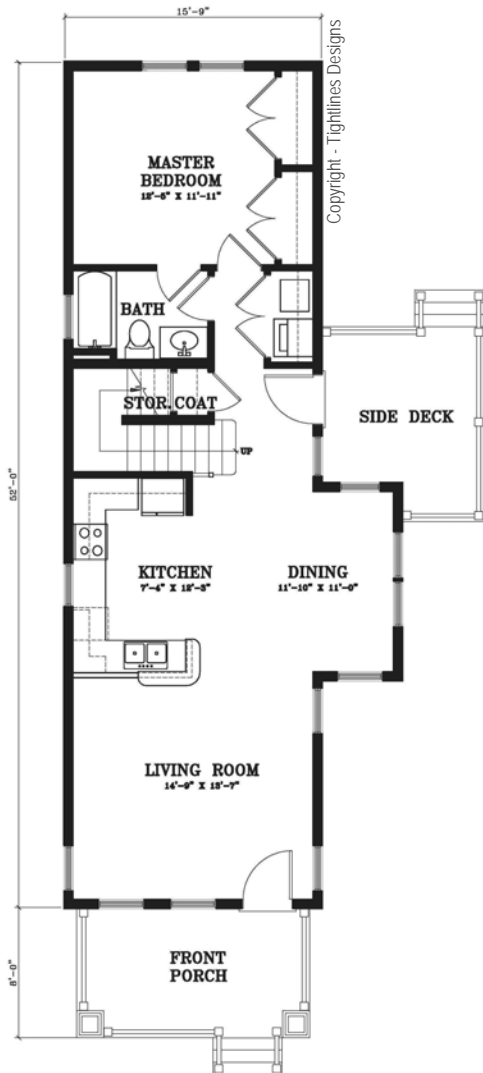

New Bern

1380 Square Feet | 3 Bedrooms | 2 Bath
Plan Number: HC-HVC-NEWBERN
Width: 15'-9" – Depth: 52'-0"

First Floor

819 SF

Second Floor

622 SF