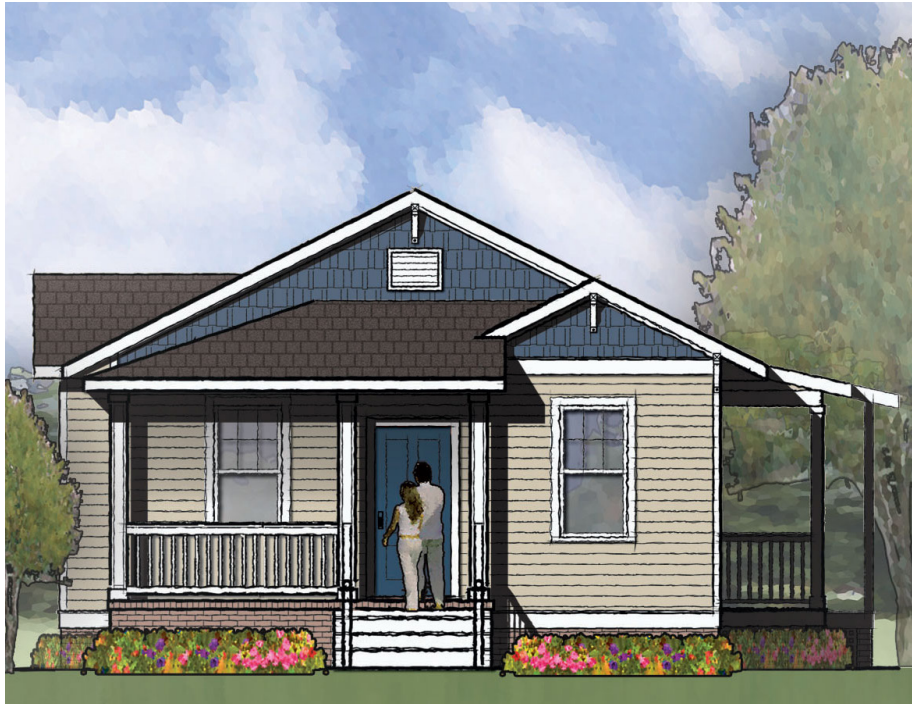

TightLines Designs

creating great places to live

June I

This single story bungalow style house of 1100 square feet features a large living room and separate dining room as well as a private master bedroom suite.

This house includes a total of three bedrooms, two full bathrooms, a laundry area, and U-shaped kitchen that opens to the dining room.

The Craftsman inspired exterior offers a gabled roof, a gabled front porch, covered side porch, and exterior storage room.

Modifications available upon request.

Specifications

bedrooms: 3	square footage: 1100	roof pitch: 6/12
bathrooms: 2	1st floor ceiling: 9'	width: 32'
stories: 1		depth: 51' 8"