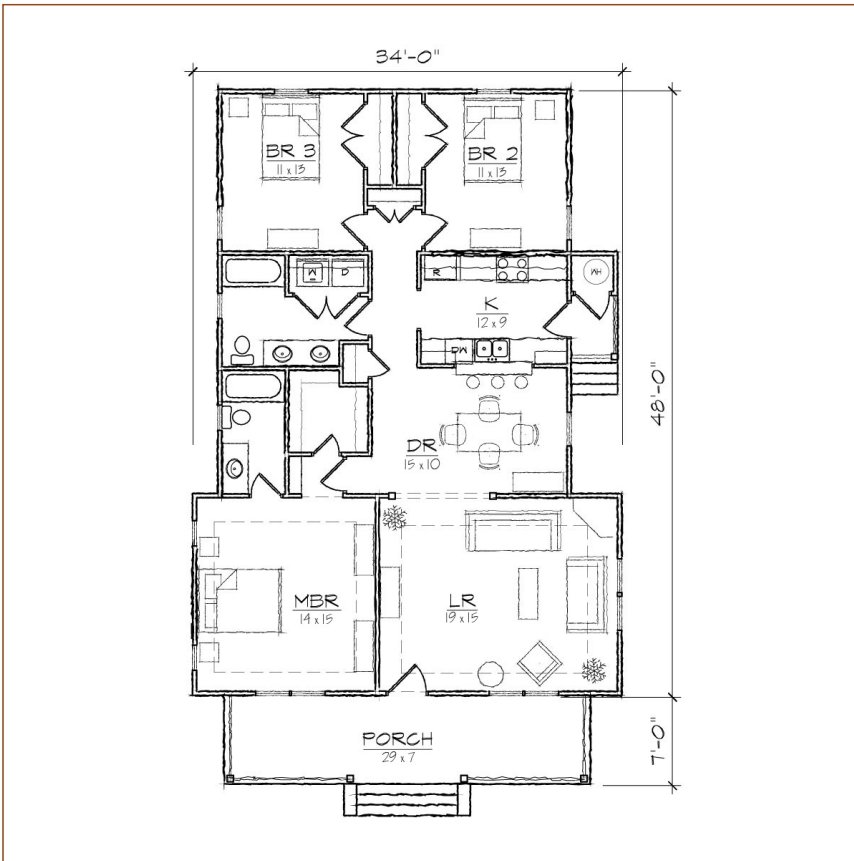

## Delany III

square footage. . . . .	1440 sq ft
bedrooms. . . . .	3
bathrooms. . . . .	2
stories. . . . .	1
width. . . . .	34' 0"
depth. . . . .	55' 0"
1st floor ceiling height. . . . .	9' 0"
roof pitch. . . . .	8/12

This single story Triple-A cottage style house of 1440 square feet features a vaulted living room and a vaulted private master bedroom suite, and includes a total of three bedrooms, two full bathrooms and a laundry room and a galley kitchen with exterior access and a pass-through that opens to the dining room. The historically inspired exterior offers a full front porch, a covered side porch, and exterior storage room.