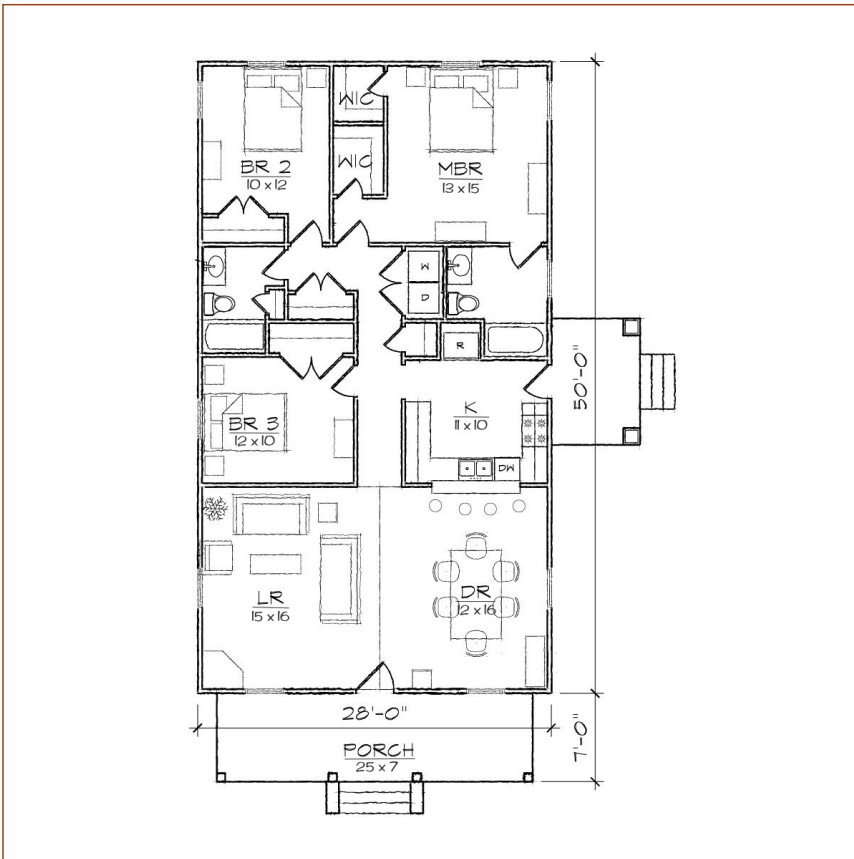

TightLines Designs

creating great places to live

Haywood III

square footage.	1400 sq ft
bedrooms.	3
bathrooms.	2
stories.	1
width.	28' 0"
depth.	57' 0"
1st floor ceiling height.	9' 0"
roof pitch.	7/12

This single story bungalow style house of 1400 square feet features a large open living and dining area with optional vaulted ceiling and a private master bedroom suite, and includes a total of three bedrooms, two full bathrooms and a laundry area and U-shaped kitchen with a breakfast bar pass-through that opens to the dining room. The Craftsman inspired exterior offers a gabled roof, large covered front porch. At 24 ft in width, it is ideally suited for a narrow lot.