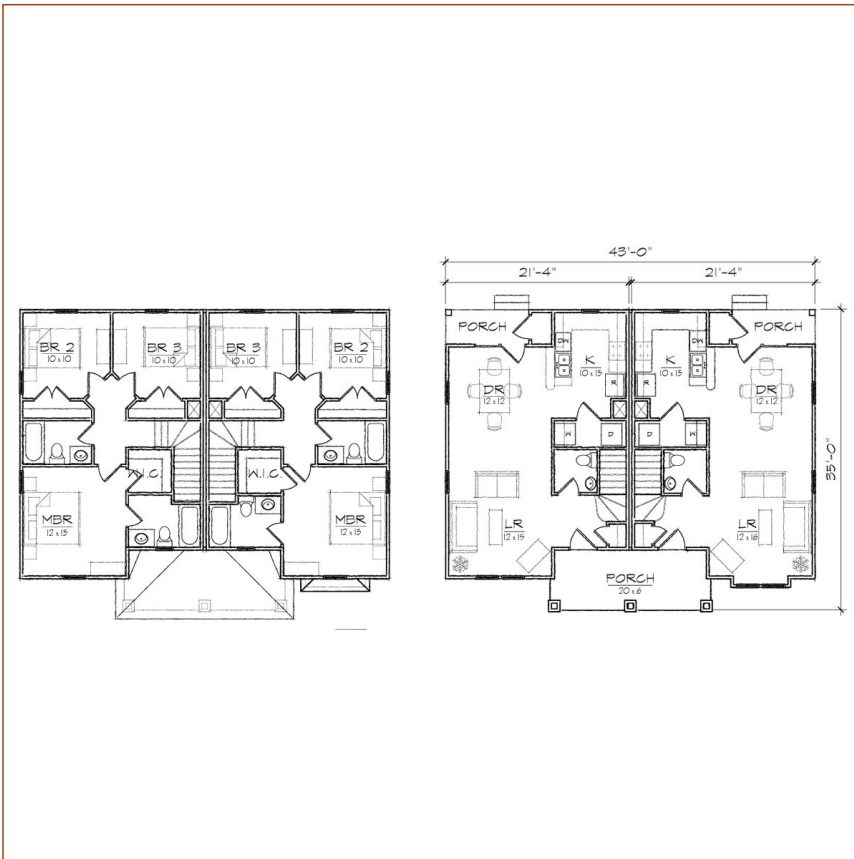

TightLines Designs

creating great places to live

Malone Duplex

square footage.	2387 sq ft
bedrooms.	3
bathrooms.	2.5
stories.	2
width.	43' 0"
depth.	35' 0"
1st floor ceiling height.	9' 0"
2nd floor ceiling height.	8' 0"
roof pitch.	8/12

This two story Queen Anne style duplex offers two units of 1190 and 1197 square feet. Each features a large open living area and spacious U-shaped kitchen with a breakfast bar that opens to the dining room. Both plans include a total of three bedrooms, including a private master bedroom suite, two full bathrooms, a powder room & first floor laundry room. The historically inspired exterior offers a gabled hip roof and a shared front porch, along with separate covered rear porches.